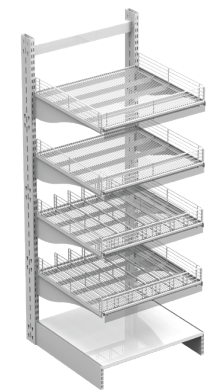

### 5 niveles de exposición:

- 4 estantes
- Base

Portaprecios en los estantes.  
Equipo frigorífico compacto techo [a definir en la oferta para cada condición de trabajo].

## BENEFITS

Refrigerated area with triple-glazed doors.  
Doors with anodized aluminum door frame, magnetic weatherstrip and automatic closing.  
Tempered outer glass.  
Panel with tongue-and-groove joint 80 mm. thick.  
They are supplied with the hole in the door already made to facilitate installation.  
Vertical LED lighting (optional).  
One shelf module per door.

### 5 exposure levels:

- 4 wire shelves vv
- Exposition deck

Price-holders on the shelves.  
Compact refrigeration equipment ceiling [to be defined in the offer for each working condition].

**PMC3P200922**

Sección comercial  
Commercial section

**Estante interior incluido**  
Interior shelving included